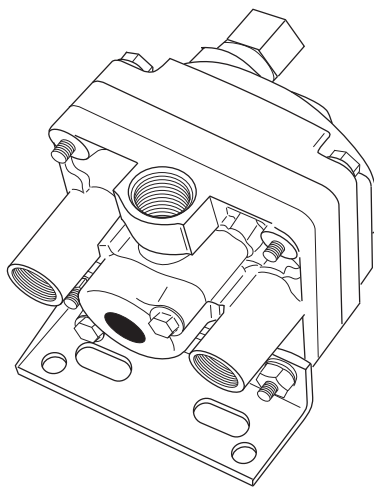

For ABS parts, call with VIN (Serial Number) for correct application

LOW OPENING VALVE

Stoughton Number
SA110380

RELAY VALVE

Stoughton Number
SA110415

CONTROL LINE VALVE

Stoughton Number
SA110690

SPRING BRAKE CONTROL VALVE

Stoughton Number
SA110500

**SENSING TRAILER
EMERGENCY VALVE (STEV)**

Stoughton Number
TA51321

AIR VALVES

Haldex

Haldex[®]

MULTI-FUNCTION VALVE – RT4

Stoughton Number	
MKN26010	
MKN26020	

RELAY EMERGENCY VALVE

Stoughton Number	
MKN30200	
MKN30300	
MKN30400	

FULL FUNCTION VALVE

Stoughton Number	
MKN28600	
MKN28601	

QUICK RELEASE VALVE

Stoughton Number	Inlet
MKN32005	3/8"
MKN32011	1/2"

RELAY VALVE – 4 PORT