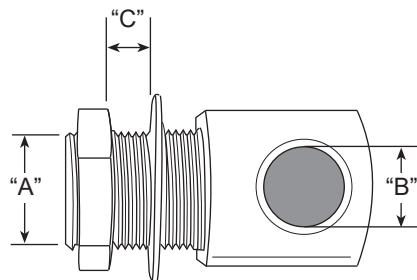

90° ANCHOR FITTING FOR FRONT GLADHAND HOSES

Stoughton Number	"A"	"B" (NPTF)	"C"	O.A.L.
TA50016	3/8" NPTF	3/8"	7/8"-20	2.20"
TA50017	3/8" NPTF	3/8"	7/8"-20	3.30"