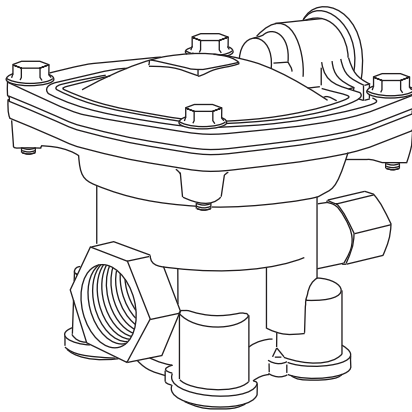

Air Valves.....	11-1
Sealco	11-1
Haldex.....	11-4
Bendix	11-5
Tramec.....	11-6
Air Tanks.....	11-7
Stoughton.....	11-7
Brake Chambers.....	11-8
Gladhands	11-9
Stoughton.....	11-9
Gladhand Components.....	11-10
Stoughton.....	11-10
Air Hose and Hardware	11-11
Stoughton.....	11-11
Drain Valves	11-15
Stoughton.....	11-15

RELAY VALVE

Stoughton Number
SA110600

SPRING BRAKE VALVE

Stoughton Number
SA110310
SA110170
SA110171
SA110191

PRESSURE PROTECTION VALVE

Stoughton Number
SA140270

TRAILER VALVE

Stoughton Number
SAA1000S