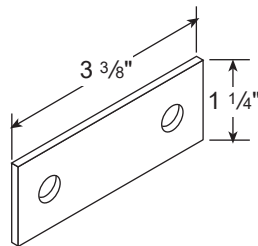

RUBBER PAD - AIR TANK

Stoughton Number
04 60058 000 00