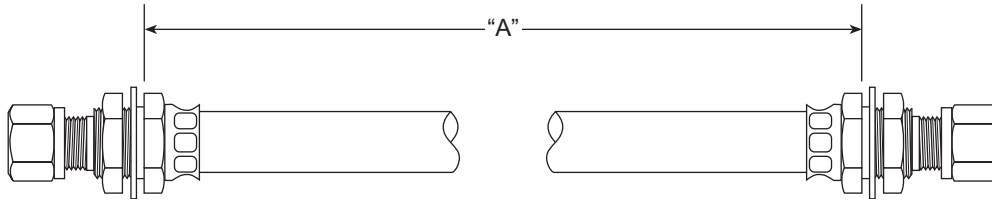

AIR HOSE AND HARDWARE

Stoughton

SLIDER HOSE ASSEMBLY
 $\frac{3}{8}$ " I.D. Hose, $\frac{3}{8}$ " O.D. Tube

Stoughton Number	"A"	Remarks
04 12827 078 00	78"	$\frac{7}{8}$" I.D. Hose
04 12827 114 00	114"	$\frac{7}{8}$" I.D. Hose
04 18503 114 00	114"	$\frac{1}{4}$" I.D. Hose