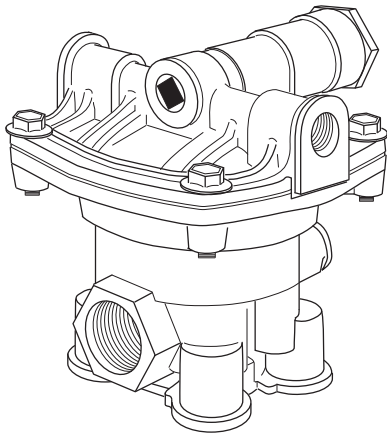

RELAY VALVE

Stoughton Number
SA110600

SPRING BRAKE VALVE

Stoughton Number
SA110310
SA110170
SA110171
SA110191

PRESSURE PROTECTION VALVE

Stoughton Number
SA140270

TRAILER VALVE

Stoughton Number
SAA1000S

CARTRIDGE

Stoughton Number
SA1000-5A

AIR VALVES

Sealco

RELAY EMERGENCY VALVE

Stoughton Number
SA110200
SA110205
SA110470

DOLLY VALVE

Stoughton Number
SA110338