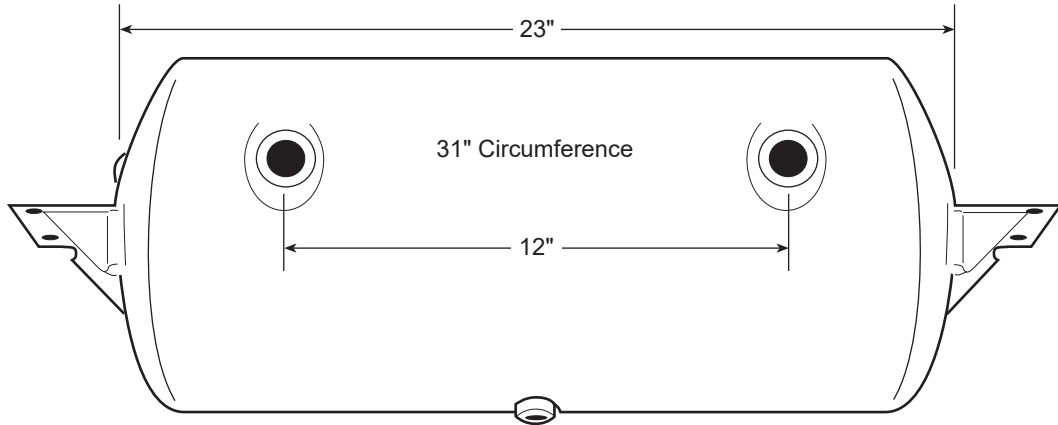

Stoughton Number
BXKO33223

Tramec

TRAMEC

Note: For ABS applications please call with last 8 letters/numbers of VIN.

SPRING BRAKE VALVE

Stoughton Number
TA51301

AIR TANKS

Stoughton Number	Remarks	Port Sizes			Dimensions		
		Main Port	Drain Port	End Port	Tank Dia.	Bolt Centers	Tank Size
04 60355 000 00	Single Port	None	1/4" NPT	3/8" NPT	9 1/2"	27 1/2"	1488 in ³
04 60006 000 01	Universal	3/4" NPT	1/4" NPT	3/8" NPT	9 1/2"	27 1/2"	1488 in ³
04 60007 000 00	UPS #9542 Double Port	1/2" NPT	1/4" NPT	3/8" NPT	9 1/2"	27 1/2"	1488 in ³
04 60007 1214 00	Single Port	3/4" NPT	1/4" NPT	3/8" NPT	12"	29 1/2"	2574 in ³
04 60007 1214 20	Same as TM #9017-8-13	1/2" NPT	1/4" NPT	3/8" NPT	12"	29 1/2"	2574 in ³
04 60007 9513	Triple Port	1/2" NPT	1/4" NPT	3/8" NPT	9 1/2"	27 1/2"	1488 in ³
04 60007 9526	Double Port	3/4" NPT	1/4" NPT	3/8" NPT	9 1/2"	27 1/2"	1488 in ³
04 60007 9531	Double Port	1/2" NPT	1/4" NPT	1/2" NPT	9 1/2"	27 1/2"	1488 in ³
04 60007 9534	Double Port	3/4" NPT	1/4" NPT	3/8" NPT	9 1/2"	27 1/2"	1488 in ³
04 60007 9577 00	Same as TM #700-17-409	1/2" NPT	1/4" NPT	3/8" NPT	9 1/2"	27 1/2"	1488 in ³
*04 60476 000 00	Double Port	3/4" NPT	1/4" NPT	3/8" NPT	12"	29 1/2"	2574 in ³