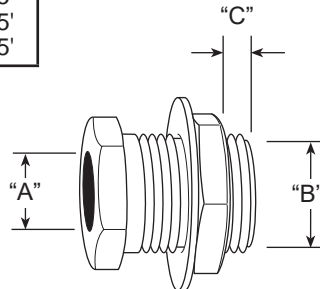

Stoughton

RUBBER BRAKE HOSE – 3/8"

Stoughton Number	Length
M11000	50'
M11001	250'

PLASTIC AIR LINE

Stoughton Number	Color	Remarks
04 60010 000 00	Blue	1/2" O.D.
04 60011 000 00	Red	1/2" O.D.
04 60099 000 00	Black	3/8" O.D.
04 60238 000 00	Blue	3/8" O.D.
04 60239 000 00	Red	3/8" O.D.

FRAME ANCHOR

Stoughton Number
04 60025 000 00

ANCHOR FITTING

Stoughton Number	"A" (NPT)	"B" (NPT)	"C"	O.A.L.
TA50004	1/8"	1/8"	5/8"	1 1/2"
TA50005	1/4"	1/4"	3/4"	1 1/2"
TA50006	3/8"	3/8"	1"	1 5/16"
TA50007	1/2"	1/2"	1 1/8"	1 1/2"