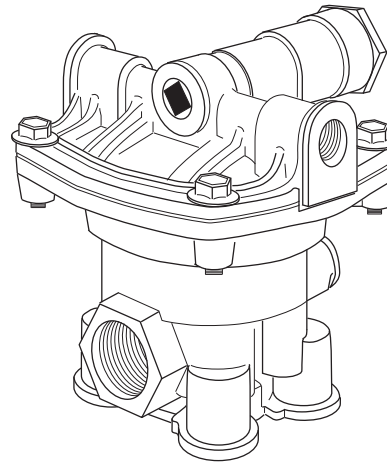

CARTRIDGE

Stoughton Number
SA1000-5A

AIR VALVES

Sealco

RELAY EMERGENCY VALVE

Stoughton Number
SA110200
SA110205
SA110470

DOLLY VALVE

Stoughton Number
SA110338

RELAY VALVE

Stoughton Number
SA110207

RELAY VALVE

Stoughton Number
SA110197

LOW OPENING VALVE

Stoughton Number
SA110365

RELAY VALVE

Stoughton Number
SA110410

For ABS parts, call with VIN (Serial Number) for correct application

LOW OPENING VALVE

Stoughton Number
SA110380

RELAY VALVE

Stoughton Number
SA110415

CONTROL LINE VALVE

Stoughton Number
SA110690

SPRING BRAKE CONTROL VALVE