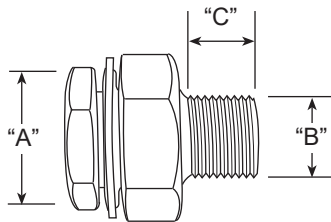

CLAMPING STUDS FOR LOW PROFILE INSTALLATION OF GLADHANDS

Stoughton Number	"A" (NPT)	"B" (NPT)	"C"	O.A.L.
TA50012	1/2"	1/2"	1"-14	2.10"
TA50013	3/8"	1/2"	1"-14	1.85"