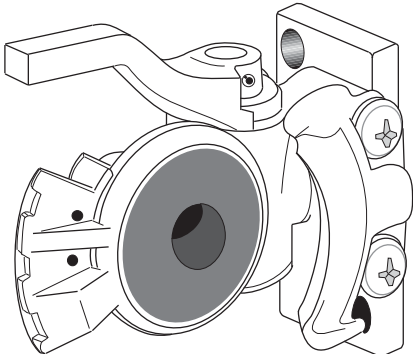

GLADHAND WITH VALVE

Stoughton Number	Description
SN441004	Service
SN441014	Emergency