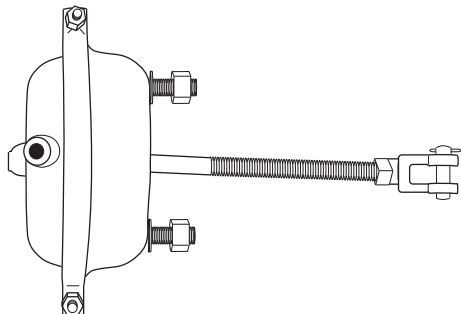

BRAKE CHAMBERS

AIR CHAMBER ASSEMBLY

Stoughton Number	Type
DIP10400	24
DIP10500	30
MSC20	20
MSC24	24
MSC30	30