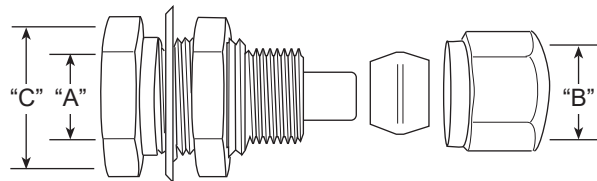

ANCHOR FITTING FOR TUBING AND SLIDER HOSES

Stoughton Number	"A" (NPT)	"B" (NPT)	"C"	O.A.L.
TA50008	$\frac{3}{8}$"	$\frac{1}{2}$" O.D. Tube	$\frac{7}{8}$"	1 $\frac{3}{8}$"
TA50009	$\frac{3}{8}$"	$\frac{3}{8}$" O.D. Tube	$\frac{7}{8}$"	1 $\frac{3}{8}$"