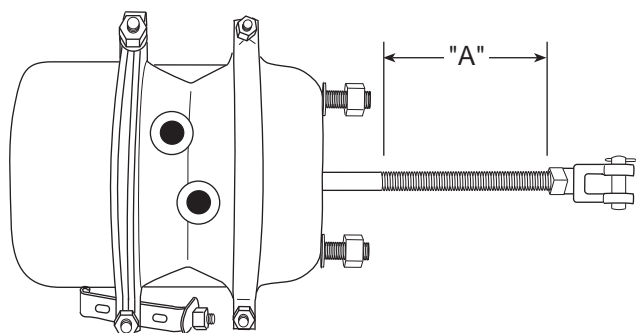

SPRING BRAKE CHAMBER ASSEMBLY

Stoughton Number	Type	"A"
DIP12360	24 - 24	Long
DIP12560	30 - 30	Standard
DIP12581	30 - 30	Intraax
DIF12960	30 - 30	ELS
MGC3030CS	30 - 30	Full
MG3230051X	30 - 30	Long
MG3430051X	30 - 30	Standard
MG3430355	30 - 30	Intraax

Stoughton Number	Type
DIP92410	T24
DIP93010	T30
M18200	T20
M18240	T24
M18300	T30

Stoughton Number	Type
DIP92411	T24
DIP93011	T30
MRN21V	T24
MRN21X	T30

Stoughton Number
04 60357
DIP90013
MKN36470
TA53007

Stoughton Number	Diameter
M19100	1/8"
M19102	5/8"